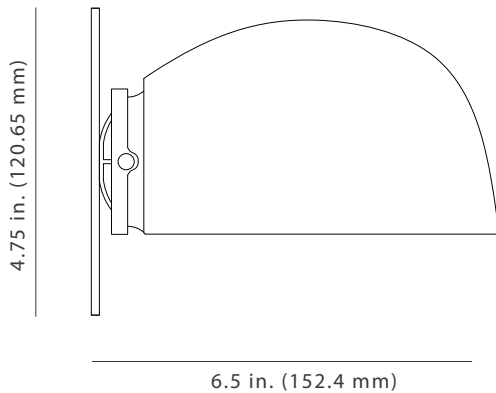

CERTIFICATION

UL certified for damp locations